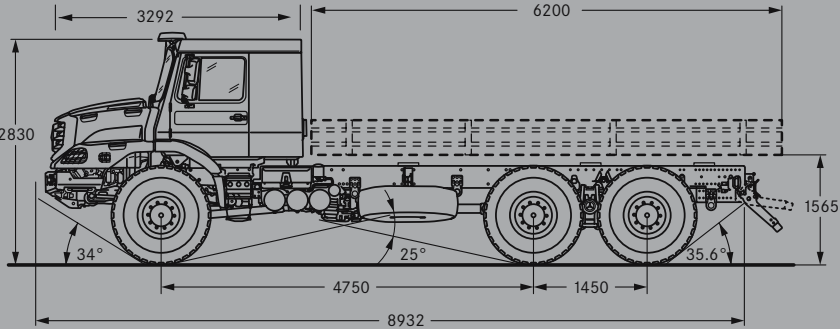

Mercedes-Benz Zetros

Technical Data

Two or three axles. Zetros 1833 A 4x4 with 4,800 mm wheelbase/
 Zetros 2733 A 6x6 with 4,750 mm + 1,450 mm wheelbase.
 The chassis weight is 8.1 t or 10.5 t and the max. weight is 16/18 t
 or 25/27 t. The standard flatbed version is 5.1 m or 6.2 m long.
 Other dimensions can be supplied on request.
 The dimensions in the sketches apply with a nominal load
 and the tire configuration 14.00 R 20.

Ø 20.6 m

1833A/4x4/48

Ø 22.8 m

2733A/6x6/48

Zetros		1833A/4x4/48	2733A/6x6/48
Engine		OM 926 LA – 6 cyl. inline	OM 926 LA – 6 cyl. inline
Power (Euro 5) kw (hp) ¹⁾		240 (326)	240 (326)
Torque Nm/revs		1,300/1,200 – 1,600	1,300/1,200 – 1,600
Clutch		GF 395 Kerasinter	GF 395 Kerasinter
Gear box (number of gears) ²⁾		9 gears (8 + Crawler)	9 gears (8 + Crawler)
Transfer box (modes)		MB VG 1700 – 3 W/1.6	MB VG 1700 – 3 W/1.6
Axles		Planetary hub reduction axle	Planetary hub reduction axle
1st front axle		AL 7/52 DS-9	AL 7/52 DS-9
1st rear axle		HL 7/52 DS-13	HL 7/52 DS-13
2nd rear axle			HL 7/52 DS-13
Electrics	(V)	24	24
Fuel tank capacity	(l)	300	300
Steering		MB LS 8	MB LS 8
Suspension		Leaf springs	Leaf springs
Brakes		Drum	Drum
Wheel size (tire/rim) ⁴⁾		14.00 R20 (10.00 V 20) ⁴⁾	14.00 R20 (10.00 V 20) ⁴⁾
Drive configuration		4x4	6x6
Wheelbase	(mm)	4,800	4,750 + 1,450
Unladen weight (without body)	(kg)	8,110	10,500
Gross vehicle weight	(kg)	18,000 ³⁾	27,000 ³⁾
Max. wt on front axle	(kg)	7,500 (9,000) ⁵⁾	7,500 (9,000) ⁵⁾
Max. wt on rear axle	(kg)	9,000 ⁶⁾	2 x 9,000 ⁶⁾
Approach angle	(°)	34	34
Turning circle	(Ø m)	20.6	22.8
Standard Platform (length/width/side height)	(mm)	5,100/2,450/500 ⁷⁾	6,200/2,450/500 ⁷⁾
Fording depth	(m)	0.8 (1.1) ⁸⁾	0.8 (1.1) ⁸⁾
Speed at 75% max. rpm	(km/h)	89	89

4) Alternatives available

5) Optional

6) Depending on rim/tire

7) Other dimensions on request

8) Tire configuration 14.00 R20