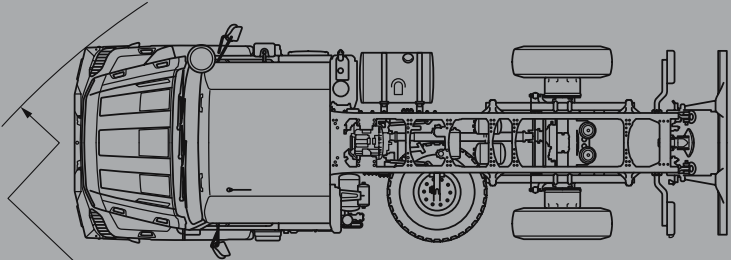

Mercedes-Benz Zetros

Technical Data

Two or three axles. Zetros 1833 A 4x4 with 4,800 mm wheelbase/
 Zetros 2733 A 6x6 with 4,750 mm + 1,450 mm wheelbase.
 The chassis weight is 8.1 t or 10.5 t and the max. weight is 16/18 t
 or 25/27 t. The standard flatbed version is 5.1 m or 6.2 m long.
 Other dimensions can be supplied on request.
 The dimensions in the sketches apply with a nominal load
 and the tire configuration 14.00 R 20.

Ø 20.6 m

1833A/4x4/48

Ø 22.8 m

2733A/6x6/48

Zetros		1833A/4x4/48	2733A/6x6/48
Engine		OM 926 LA – 6 cyl. inline	OM 926 LA – 6 cyl. inline
Power (Euro 5) kw (hp) ¹⁾		240 (326)	240 (326)
Torque Nm/revs		1,300/1,200 – 1,600	1,300/1,200 – 1,600
Clutch		GF 395 Kerasinter	GF 395 Kerasinter
Gear box (number of gears) ²⁾		9 gears (8 + Crawler)	9 gears (8 + Crawler)
Transfer box (modes)		MB VG 1700 – 3 W/1.6	MB VG 1700 – 3 W/1.6
Axles		Planetary hub reduction axle	Planetary hub reduction axle
1st front axle		AL 7/52 DS-9	AL 7/52 DS-9
1st rear axle		HL 7/52 DS-13	HL 7/52 DS-13
2nd rear axle			HL 7/52 DS-13
Electrics	(V)	24	24
Fuel tank capacity	(l)	300	300
Steering		MB LS 8	MB LS 8
Suspension		Leaf springs	Leaf springs
Brakes		Drum	Drum
Wheel size (tire/rim) ⁴⁾		14.00 R20 (10.00 V 20) ⁴⁾	14.00 R20 (10.00 V 20) ⁴⁾
Drive configuration		4x4	6x6
Wheelbase	(mm)	4,800	4,750 + 1,450
Unladen weight (without body)	(kg)	8,110	10,500
Gross vehicle weight	(kg)	18,000 ³⁾	27,000 ³⁾
Max. wt on front axle	(kg)	7,500 (9,000) ⁵⁾	7,500 (9,000) ⁵⁾
Max. wt on rear axle	(kg)	9,000 ⁶⁾	2 x 9,000 ⁶⁾
Approach angle	(°)	34	34
Turning circle	(Ø m)	20.6	22.8
Standard Platform (length/width/side height)	(mm)	5,100/2,450/500 ⁷⁾	6,200/2,450/500 ⁷⁾
Fording depth	(m)	0.8 (1.1) ⁸⁾	0.8 (1.1) ⁸⁾
Speed at 75% max. rpm	(km/h)	89	89

4) Alternatives available

5) Optional

6) Depending on rim/tire

7) Other dimensions on request

8) Tire configuration 14.00 R20