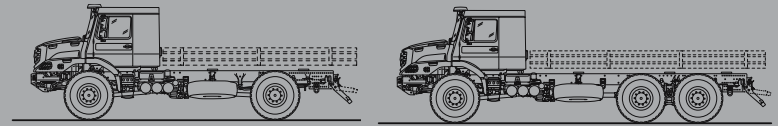

Mercedes-Benz Zetros

Technical Data

Two or three axles. Zetros 1833 A 4x4 with 4,800 mm wheelbase/
 Zetros 2733 A 6x6 with 4,750 mm + 1,450 mm wheelbase.
 The chassis weight is 8.1 t or 10.5 t and the max. weight is 16/18 t
 or 25/27 t. The standard flatbed version is 5.1 m or 6.2 m long.
 Other dimensions can be supplied on request.
 The dimensions in the sketches apply with a nominal load
 and the tire configuration 14.00 R 20.

Ø 20.6 m

1833A/4x4/48

Ø 22.8 m

2733A/6x6/48

Zetros		1833A/4x4/48	2733A/6x6/48
Engine		OM 926 LA – 6 cyl. inline	OM 926 LA – 6 cyl. inline
Power (Euro 5) kw (hp) ¹⁾		240 (326)	240 (326)
Torque Nm/revs		1,300/1,200 – 1,600	1,300/1,200 – 1,600
Clutch		GF 395 Kerasinter	GF 395 Kerasinter
Gear box (number of gears) ²⁾		9 gears (8 + Crawler)	9 gears (8 + Crawler)
Transfer box (modes)		MB VG 1700 – 3 W/1.6	MB VG 1700 – 3 W/1.6
Axles		Planetary hub reduction axle	Planetary hub reduction axle
1st front axle		AL 7/52 DS-9	AL 7/52 DS-9
1st rear axle		HL 7/52 DS-13	HL 7/52 DS-13
2nd rear axle			HL 7/52 DS-13
Electrics	(V)	24	24
Fuel tank capacity	(l)	300	300
Steering		MB LS 8	MB LS 8
Suspension		Leaf springs	Leaf springs
Brakes		Drum	Drum
Wheel size (tire/rim) ⁴⁾		14.00 R20 (10.00 V 20) ⁴⁾	14.00 R20 (10.00 V 20) ⁴⁾
Drive configuration		4x4	6x6
Wheelbase	(mm)	4,800	4,750 + 1,450
Unladen weight (without body)	(kg)	8,110	10,500
Gross vehicle weight	(kg)	18,000 ³⁾	27,000 ³⁾
Max. wt on front axle	(kg)	7,500 (9,000) ⁵⁾	7,500 (9,000) ⁵⁾
Max. wt on rear axle	(kg)	9,000 ⁶⁾	2 x 9,000 ⁶⁾
Approach angle	(°)	34	34
Turning circle	(Ø m)	20.6	22.8
Standard Platform (length/width/side height)	(mm)	5,100/2,450/500 ⁷⁾	6,200/2,450/500 ⁷⁾
Fording depth	(m)	0.8 (1.1) ⁸⁾	0.8 (1.1) ⁸⁾
Speed at 75% max. rpm	(km/h)	89	89