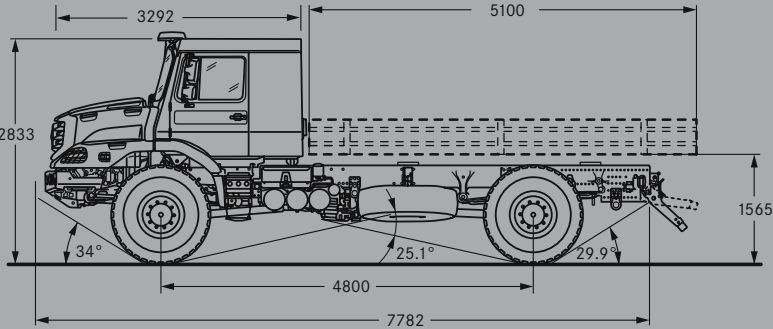

Mercedes-Benz Zetros

Technical Data

Two or three axles. Zetros 1833 A 4x4 with 4,800 mm wheelbase/
 Zetros 2733 A 6x6 with 4,750 mm + 1,450 mm wheelbase.
 The chassis weight is 8.1 t or 10.5 t and the max. weight is 16/18 t
 or 25/27 t. The standard flatbed version is 5.1 m or 6.2 m long.
 Other dimensions can be supplied on request.
 The dimensions in the sketches apply with a nominal load
 and the tire configuration 14.00 R 20.

Ø 20.6 m

1833A/4x4/48

Ø 22.8 m

2733A/6x6/48

Zetros		1833A/4x4/48	2733A/6x6/48
Engine		OM 926 LA – 6 cyl. inline	OM 926 LA – 6 cyl. inline
Power (Euro 5) kw (hp) ¹⁾		240 (326)	240 (326)
Torque Nm/revs		1,300/1,200 – 1,600	1,300/1,200 – 1,600
Clutch		GF 395 Kerasinter	GF 395 Kerasinter
Gear box (number of gears) ²⁾		9 gears (8 + Crawler)	9 gears (8 + Crawler)
Transfer box (modes)		MB VG 1700 – 3 W/1.6	MB VG 1700 – 3 W/1.6
Axles		Planetary hub reduction axle	Planetary hub reduction axle
1st front axle		AL 7/52 DS-9	AL 7/52 DS-9
1st rear axle		HL 7/52 DS-13	HL 7/52 DS-13
2nd rear axle			HL 7/52 DS-13
Electrics	(V)	24	24
Fuel tank capacity	(l)	300	300
Steering		MB LS 8	MB LS 8
Suspension		Leaf springs	Leaf springs
Brakes		Drum	Drum
Wheel size (tire/rim) ⁴⁾		14.00 R20 (10.00 V 20) ⁴⁾	14.00 R20 (10.00 V 20) ⁴⁾
Drive configuration		4x4	6x6
Wheelbase	(mm)	4,800	4,750 + 1,450
Unladen weight (without body)	(kg)	8,110	10,500
Gross vehicle weight	(kg)	18,000 ³⁾	27,000 ³⁾
Max. wt on front axle	(kg)	7,500 (9,000) ⁵⁾	7,500 (9,000) ⁵⁾
Max. wt on rear axle	(kg)	9,000 ⁶⁾	2 x 9,000 ⁶⁾
Approach angle	(°)	34	34
Turning circle	(Ø m)	20.6	22.8
Standard Platform (length/width/side height)	(mm)	5,100/2,450/500 ⁷⁾	6,200/2,450/500 ⁷⁾
Fording depth	(m)	0.8 (1.1) ⁸⁾	0.8 (1.1) ⁸⁾
Speed at 75% max. rpm	(km/h)	89	89

4) Alternatives available

5) Optional

6) Depending on rim/tire

7) Other dimensions on request

8) Tire configuration 14.00 R20