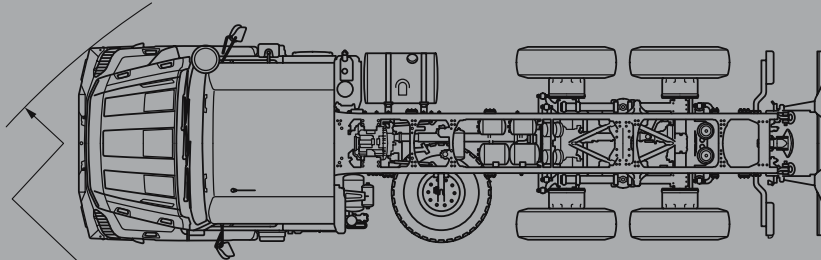

Mercedes-Benz Zetros

Technical Data

Two or three axles. Zetros 1833 A 4x4 with 4,800 mm wheelbase/
 Zetros 2733 A 6x6 with 4,750 mm + 1,450 mm wheelbase.
 The chassis weight is 8.1 t or 10.5 t and the max. weight is 16/18 t
 or 25/27 t. The standard flatbed version is 5.1 m or 6.2 m long.
 Other dimensions can be supplied on request.
 The dimensions in the sketches apply with a nominal load
 and the tire configuration 14.00 R 20.

Ø 20.6 m

1833A/4x4/48

Ø 22.8 m

2733A/6x6/48

Zetros		1833A/4x4/48	2733A/6x6/48
Engine		OM 926 LA – 6 cyl. inline	OM 926 LA – 6 cyl. inline
Power (Euro 5) kw (hp) ¹⁾		240 (326)	240 (326)
Torque Nm/revs		1,300/1,200 – 1,600	1,300/1,200 – 1,600
Clutch		GF 395 Kerasinter	GF 395 Kerasinter
Gear box (number of gears) ²⁾		9 gears (8 + Crawler)	9 gears (8 + Crawler)
Transfer box (modes)		MB VG 1700 – 3 W/1.6	MB VG 1700 – 3 W/1.6
Axles		Planetary hub reduction axle	Planetary hub reduction axle
1st front axle		AL 7/52 DS-9	AL 7/52 DS-9
1st rear axle		HL 7/52 DS-13	HL 7/52 DS-13
2nd rear axle			HL 7/52 DS-13
Electrics	(V)	24	24
Fuel tank capacity	(l)	300	300
Steering		MB LS 8	MB LS 8
Suspension		Leaf springs	Leaf springs
Brakes		Drum	Drum
Wheel size (tire/rim) ⁴⁾		14.00 R20 (10.00 V 20) ⁴⁾	14.00 R20 (10.00 V 20) ⁴⁾
Drive configuration		4x4	6x6
Wheelbase	(mm)	4,800	4,750 + 1,450
Unladen weight (without body)	(kg)	8,110	10,500
Gross vehicle weight	(kg)	18,000 ³⁾	27,000 ³⁾
Max. wt on front axle	(kg)	7,500 (9,000) ⁵⁾	7,500 (9,000) ⁵⁾
Max. wt on rear axle	(kg)	9,000 ⁶⁾	2 x 9,000 ⁶⁾
Approach angle	(°)	34	34
Turning circle	(Ø m)	20.6	22.8
Standard Platform (length/width/side height)	(mm)	5,100/2,450/500 ⁷⁾	6,200/2,450/500 ⁷⁾
Fording depth	(m)	0.8 (1.1) ⁸⁾	0.8 (1.1) ⁸⁾
Speed at 75% max. rpm	(km/h)	89	89

4) Alternatives available

5) Optional

6) Depending on rim/tire

7) Other dimensions on request

8) Tire configuration 14.00 R20