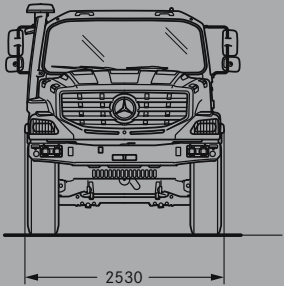

Mercedes-Benz Zetros

Technical Data

Two or three axles. Zetros 1833 A 4x4 with 4,800 mm wheelbase/
 Zetros 2733 A 6x6 with 4,750 mm + 1,450 mm wheelbase.
 The chassis weight is 8.1 t or 10.5 t and the max. weight is 16/18 t
 or 25/27 t. The standard flatbed version is 5.1 m or 6.2 m long.
 Other dimensions can be supplied on request.
 The dimensions in the sketches apply with a nominal load
 and the tire configuration 14.00 R 20.

Ø 20.6 m

1833A/4x4/48

Ø 22.8 m

2733A/6x6/48

Zetros		1833A/4x4/48	2733A/6x6/48
Engine		OM 926 LA – 6 cyl. inline	OM 926 LA – 6 cyl. inline
Power (Euro 5) kw (hp) ¹⁾		240 (326)	240 (326)
Torque Nm/revs		1,300/1,200 – 1,600	1,300/1,200 – 1,600
Clutch		GF 395 Kerasinter	GF 395 Kerasinter
Gear box (number of gears) ²⁾		9 gears (8 + Crawler)	9 gears (8 + Crawler)
Transfer box (modes)		MB VG 1700 – 3 W/1.6	MB VG 1700 – 3 W/1.6
Axles		Planetary hub reduction axle	Planetary hub reduction axle
1st front axle		AL 7/52 DS-9	AL 7/52 DS-9
1st rear axle		HL 7/52 DS-13	HL 7/52 DS-13
2nd rear axle			HL 7/52 DS-13
Electrics	(V)	24	24
Fuel tank capacity	(l)	300	300
Steering		MB LS 8	MB LS 8
Suspension		Leaf springs	Leaf springs
Brakes		Drum	Drum
Wheel size (tire/rim) ⁴⁾		14.00 R20 (10.00 V 20) ⁴⁾	14.00 R20 (10.00 V 20) ⁴⁾
Drive configuration		4x4	6x6
Wheelbase	(mm)	4,800	4,750 + 1,450
Unladen weight (without body)	(kg)	8,110	10,500
Gross vehicle weight	(kg)	18,000 ³⁾	27,000 ³⁾
Max. wt on front axle	(kg)	7,500 (9,000) ⁵⁾	7,500 (9,000) ⁵⁾
Max. wt on rear axle	(kg)	9,000 ⁶⁾	2 x 9,000 ⁶⁾
Approach angle	(°)	34	34
Turning circle	(Ø m)	20.6	22.8
Standard Platform (length/width/side height)	(mm)	5,100/2,450/500 ⁷⁾	6,200/2,450/500 ⁷⁾
Fording depth	(m)	0.8 (1.1) ⁸⁾	0.8 (1.1) ⁸⁾
Speed at 75% max. rpm	(km/h)	89	89

4) Alternatives available

5) Optional

6) Depending on rim/tire

7) Other dimensions on request

8) Tire configuration 14.00 R20