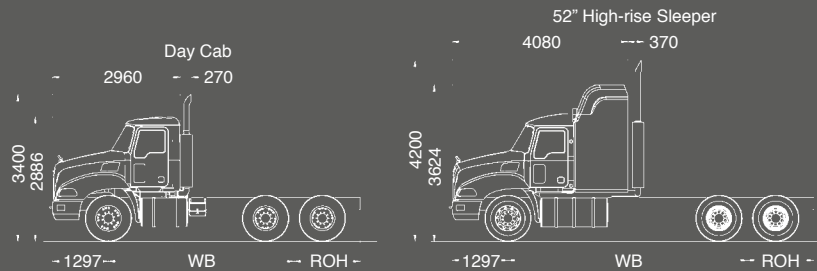

GRANITE

SPECIFICATIONS
AXLE BACK 6X4 8X4

THE NEW BREED